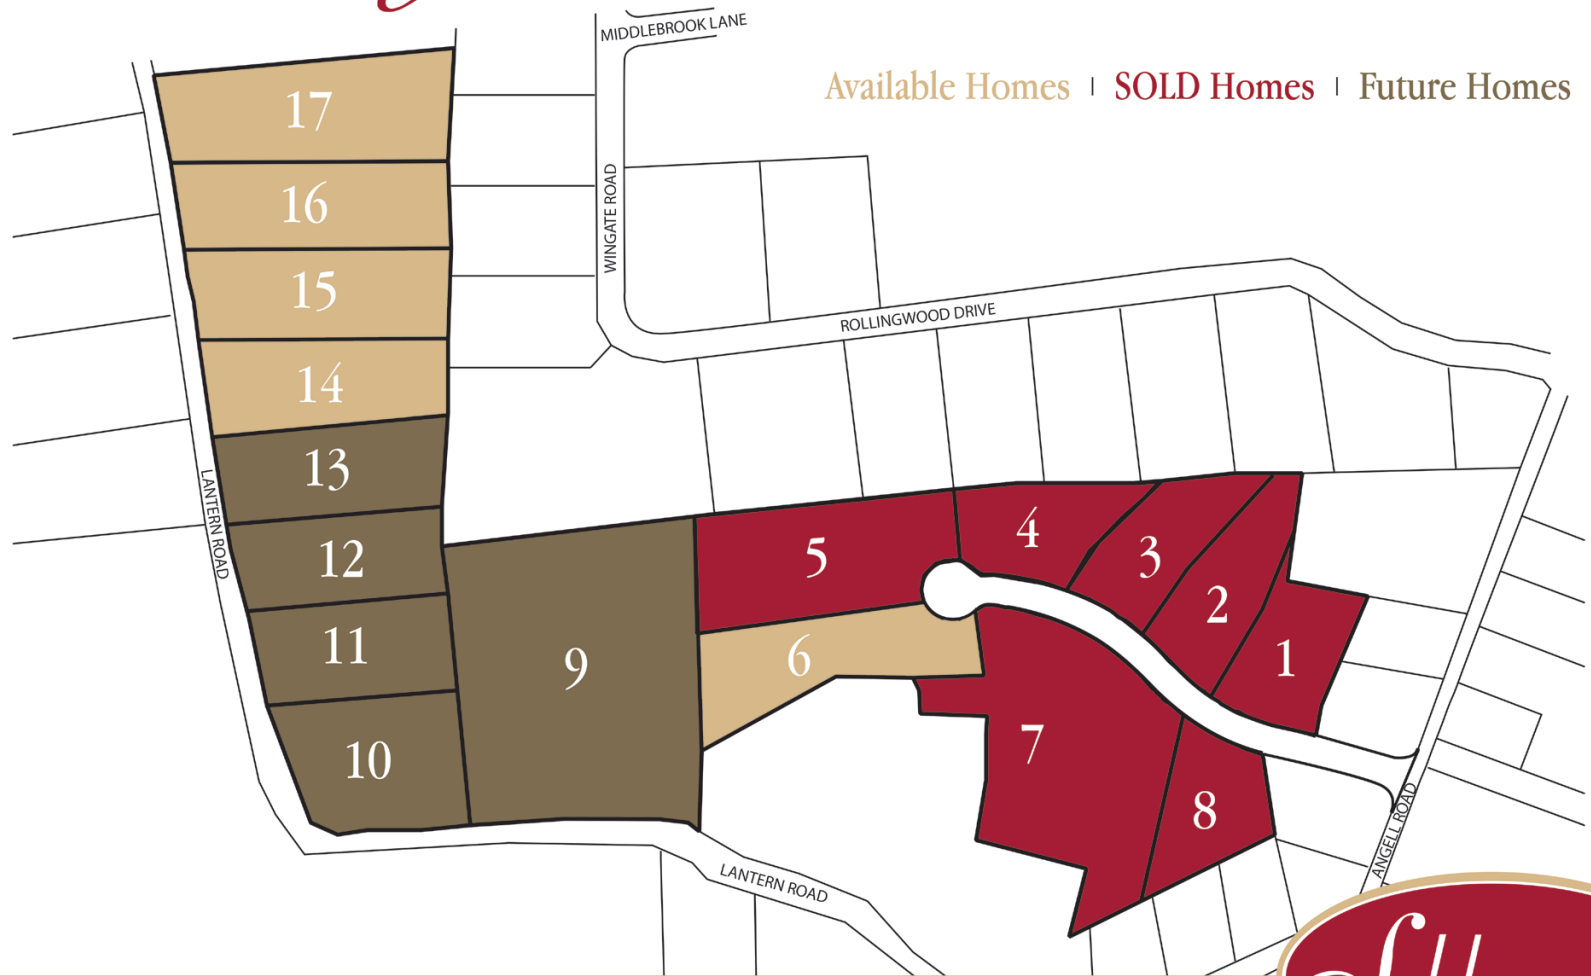

The Neighborhood

Visit Sableswood.com or call 877-371-7364 to schedule your personal preview.

Floor Plans may vary according to elevation and figures reflecting size, square footage, and other dimensions are estimates; actual construction may vary. Room dimensions shown are standard "architect's" dimensions and may include the thickness of the outside and inside walls. Therefore, actual room dimensions will be smaller than shown. Size and square footage of your home may vary based on expandable area and options selected. We work to continuously improve our homes, therefore E.A. McNulty Real Estate reserve the right to change plans, dimensions, features, specifications, materials, and availability of homes without notice or obligations.