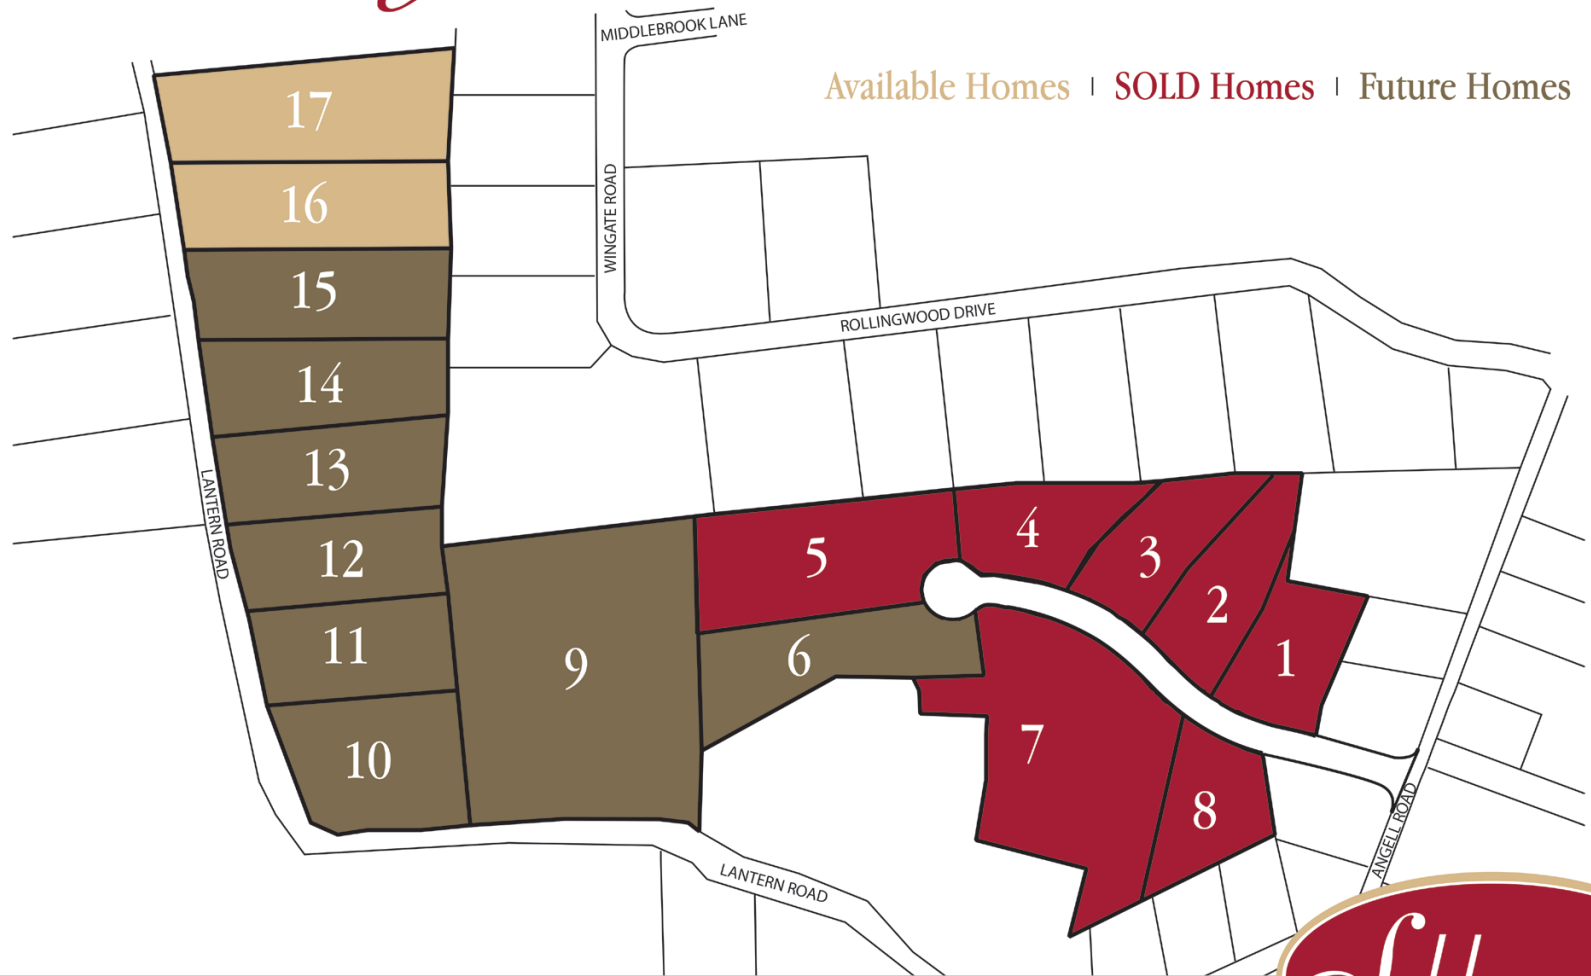

The Neighborhood

Visit Sableswood.com or call 888-575-7364 to schedule your personal preview.

Floor Plans may vary according to elevation and figures reflecting size, square footage, and other dimensions are estimates; actual construction may vary. Room dimensions shown are standard "architect's" dimensions and may include the thickness of the outside and inside walls. Therefore, actual room dimensions will be smaller than shown. Size and square footage of your home may vary based on expandable area and options selected. We work to continuously improve our homes, therefore E.A. McNulty Real Estate reserve the right to change plans, dimensions, features, specifications, materials, and availability of homes without notice or obligations.